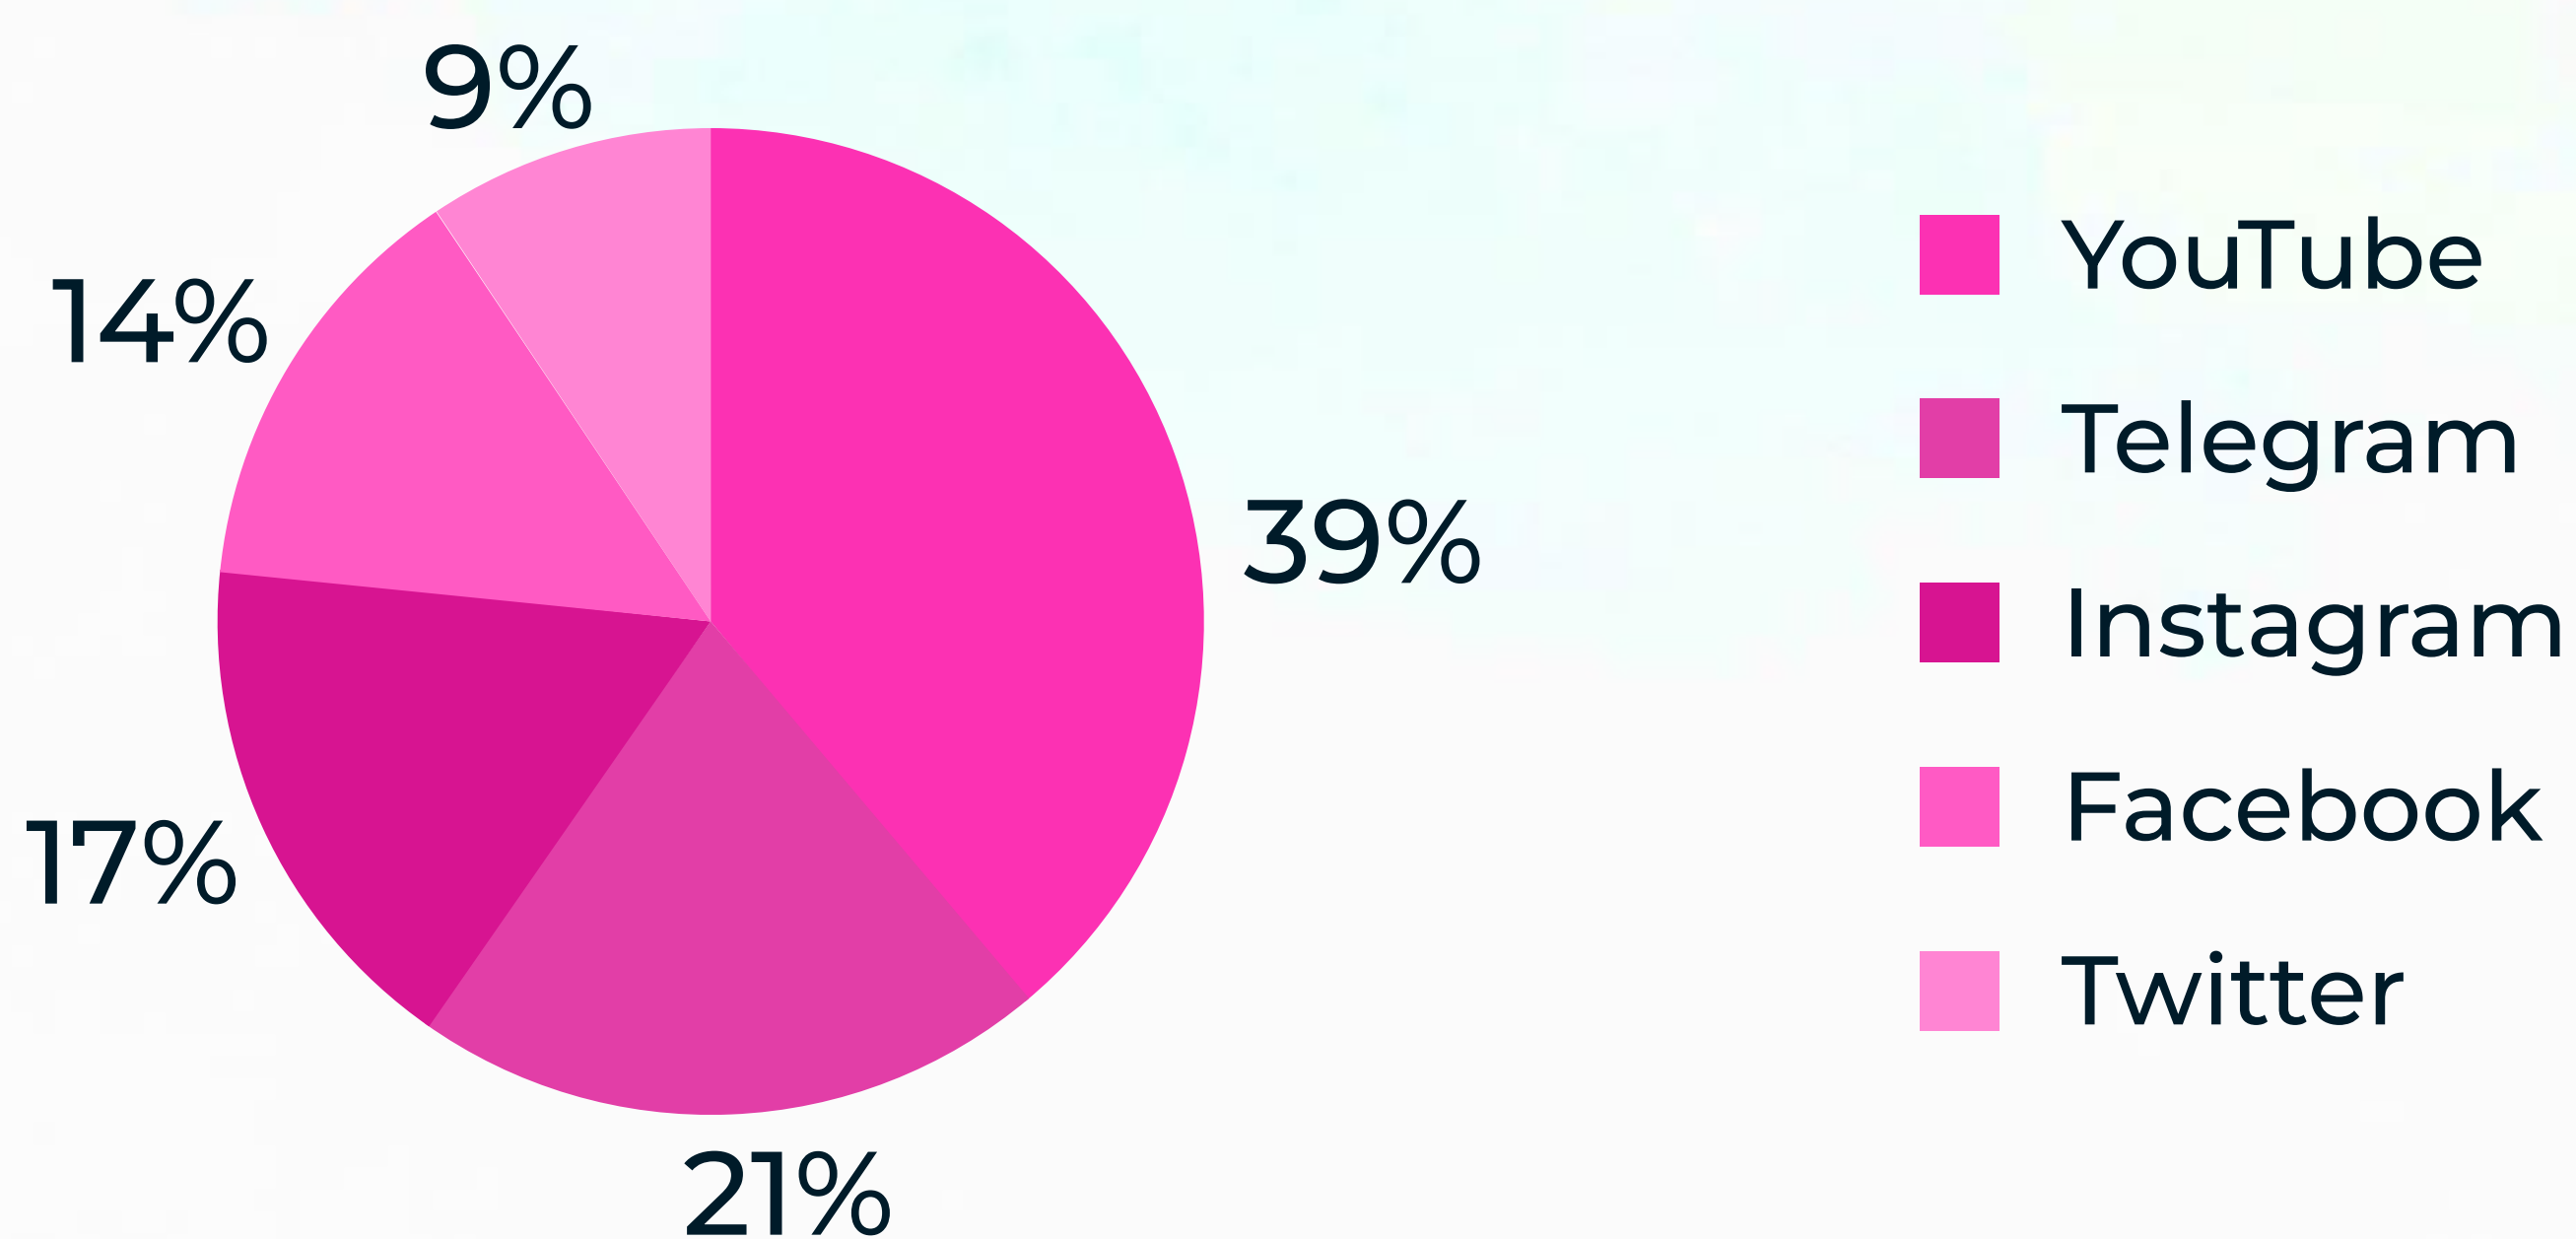

Imagine that you are doing a project on **most popular platforms among teenagers** in Zetland. You have found some data on the subject the results of the opinion polls (see the pie chart below).

Comment on the data in the table and give your opinion on the subject of the project.

### What platforms do you use?

Write 200-250 words.

Use the following plan:

- make an opening statement on the subject of the project work
- select and report 2-3 facts
- make 1-2 comparisons where relevant
- outline a problem that can arise **with using an online-platform** and suggest the way of solving it
- draw a conclusion giving your personal opinion on the **role of online platforms in our life**